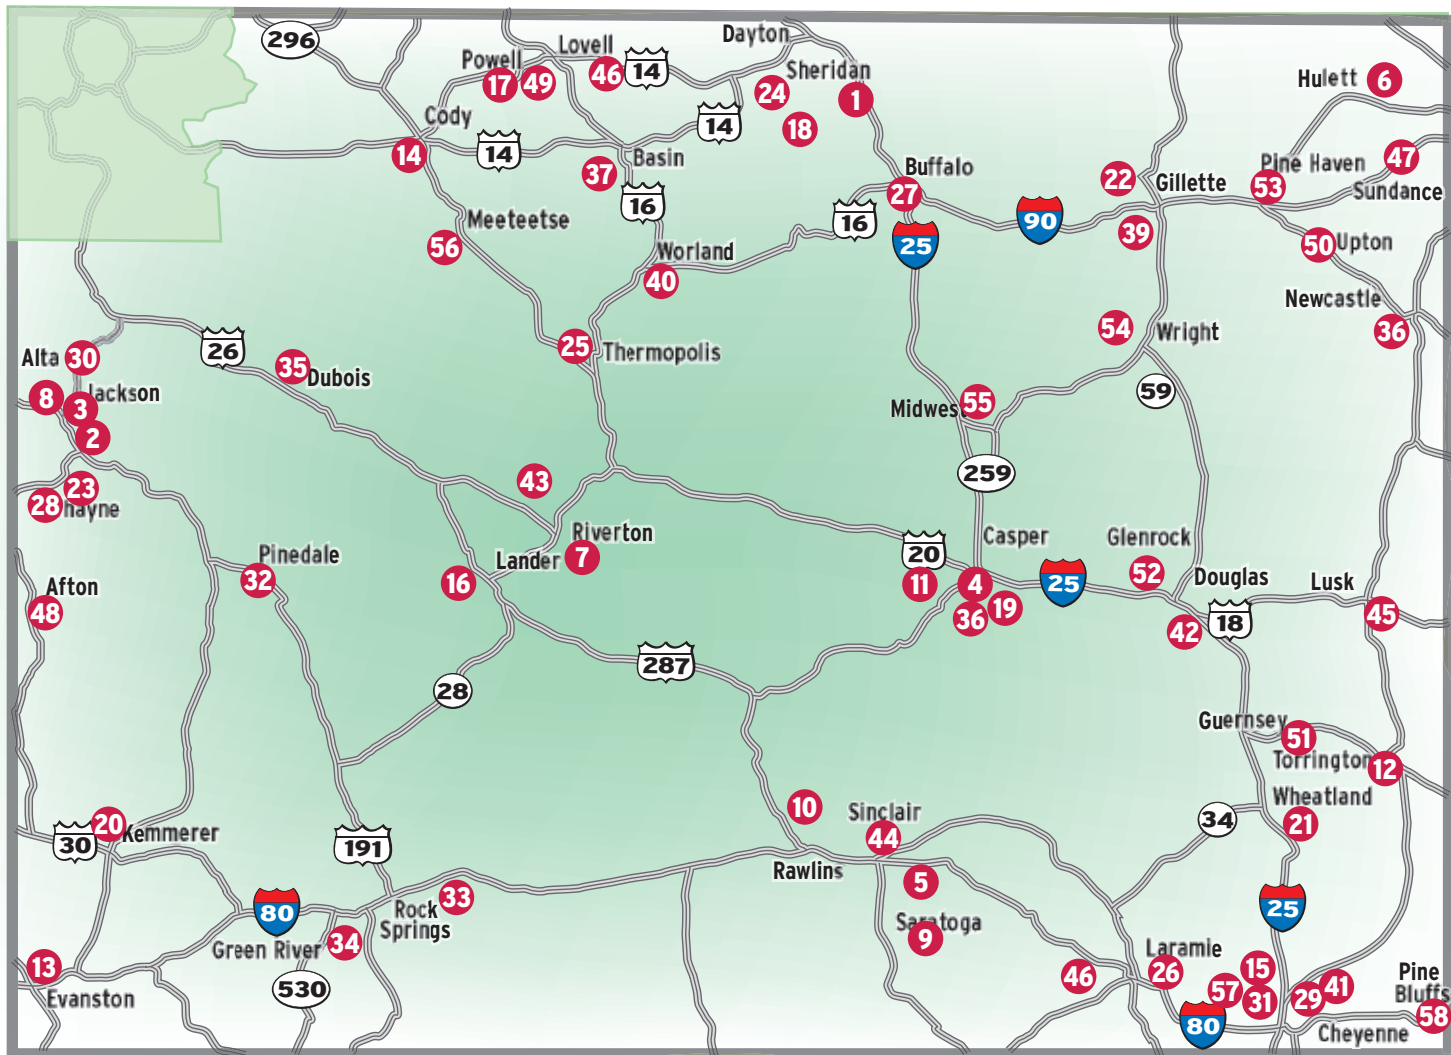

Par: 72
Total Yardage: 7,258
Public/Private/Semi: Public
No. of Holes: 27
Amenities: Driving range, practice green and club rentals.
Year Founded: 1980
Web site: www.cprd.com/html/bell_nob_golf.html

23. ASPEN HILLS AT THE STAR VALLEY RANCH

781 Vista East Drive
Star Valley Ranch, Wyo. 83127
307-883-2899/307-883-2016
Slope: 119
Par: 36
Total Yardage: 3,130
Public/Private/Semi: Semi-private
No. of Holes: 9
Amenities: Pro shop, driving range, and practice green.
Year Founded: 1971
Web site: www.svrawy.com

24. SHERIDAN COUNTRY CLUB

1992 W. Fifth St.
Sheridan, Wyo. 82801
307-674-8135/307-674-8135
Slope: 118
Par: 72
Total Yardage: 6,225
Public/Private/Semi: Private
No. of Holes: 9
Amenities: Practice green.
Year Founded: 1920
Web site: www.sheridancc.net

25. LEGION TOWN & COUNTRY CLUB

141 Airport Road
Thermopolis, Wyo. 82443
307-864-5294/N/A
Slope: 118
Par: 70
Total Yardage: 6,056
Public/Private/Semi: Public
No. of Holes: 9
Amenities: Driving range and practice green. Restaurant on site.
Year Founded: 1962

26. GLENN "RED" JACOBY GOLF COURSE

3501 Willett Drive
Laramie, Wyo. 82072
307-745-3111/307-745-0089
Slope: 117

Par: 70
Total Yardage: 6,845
Public/Private/Semi: Public
No. of Holes: 18
Amenities: Driving range, beverage cart, club storage, pro shop, bar and lounge.
Year Founded: 1959
Web site: uwadmweb.uwyo.edu/PPLWEB/jacoby/index.asp

27. BUFFALO GOLF CLUB

500 W. Hart Road
Buffalo, Wyo. 82834
307-684-5266/307-684-7496
Slope: 116
Par: 71
Total Yardage: 6,556
Public/Private/Semi: Public
No. of Holes: 18
Amenities: Driving range, two practice greens and chipping green.
Golf Course Architect: Frank Humel and Bill Poirot
Year Founded: 1980
Web site: www.buffalowgolf.com

28. CEDAR CREEK AT THE STAR VALLEY RANCH

1800 Cedar Creek Drive
Thayne, Wyo. 83127
307-883-2230/N/A
Slope: 116
Par: 73
Total Yardage: 6,446
Public/Private/Semi: Semi-private.
No. of Holes: 18
Amenities: Restaurant, bar, practice green, driving range and lessons.
Golf Course Architect: N/A
Year Founded: 1971
Web site: www.svrawy.com

29. AIRPORT GOLF CLUB

4801 Central Ave.
Cheyenne, Wyo. 82009
307-637-6418/307-634-0487
Slope: 115
Par: 70
Total Yardage: 6,114
Public/Private/Semi: Public
No. of Holes: 18
Amenities: Driving range, practice green.
Year Founded: 1929
Web site: www.airportgolfclub.com

30. TARGHEE VILLAGE GOLF COURSE

530 Perimeter Drive
Alta, Wyo. 83414
208-353-8577
Slope: 115
Par: 72
Total Yardage: 6,240
Public/Private/Semi: Public
No. of Holes: 9
Amenities: Driving range and practice green.
Web site: www.targheevillage.com

31. F.E. WARREN GOLF CLUB

6110 Golf Course Drive
F.E. Warren AFB, Wyo. 82005
307-773-3556/307-773-4178
Slope: 114
Par: 72
Total Yardage: 6,729
Public/Private/Semi: Public
No. of Holes: 18
Amenities: Driving range and practice green.
Web site: www.funatwarren.com/services/golf

32. RENDEZVOUS MEADOWS GOLF CLUB