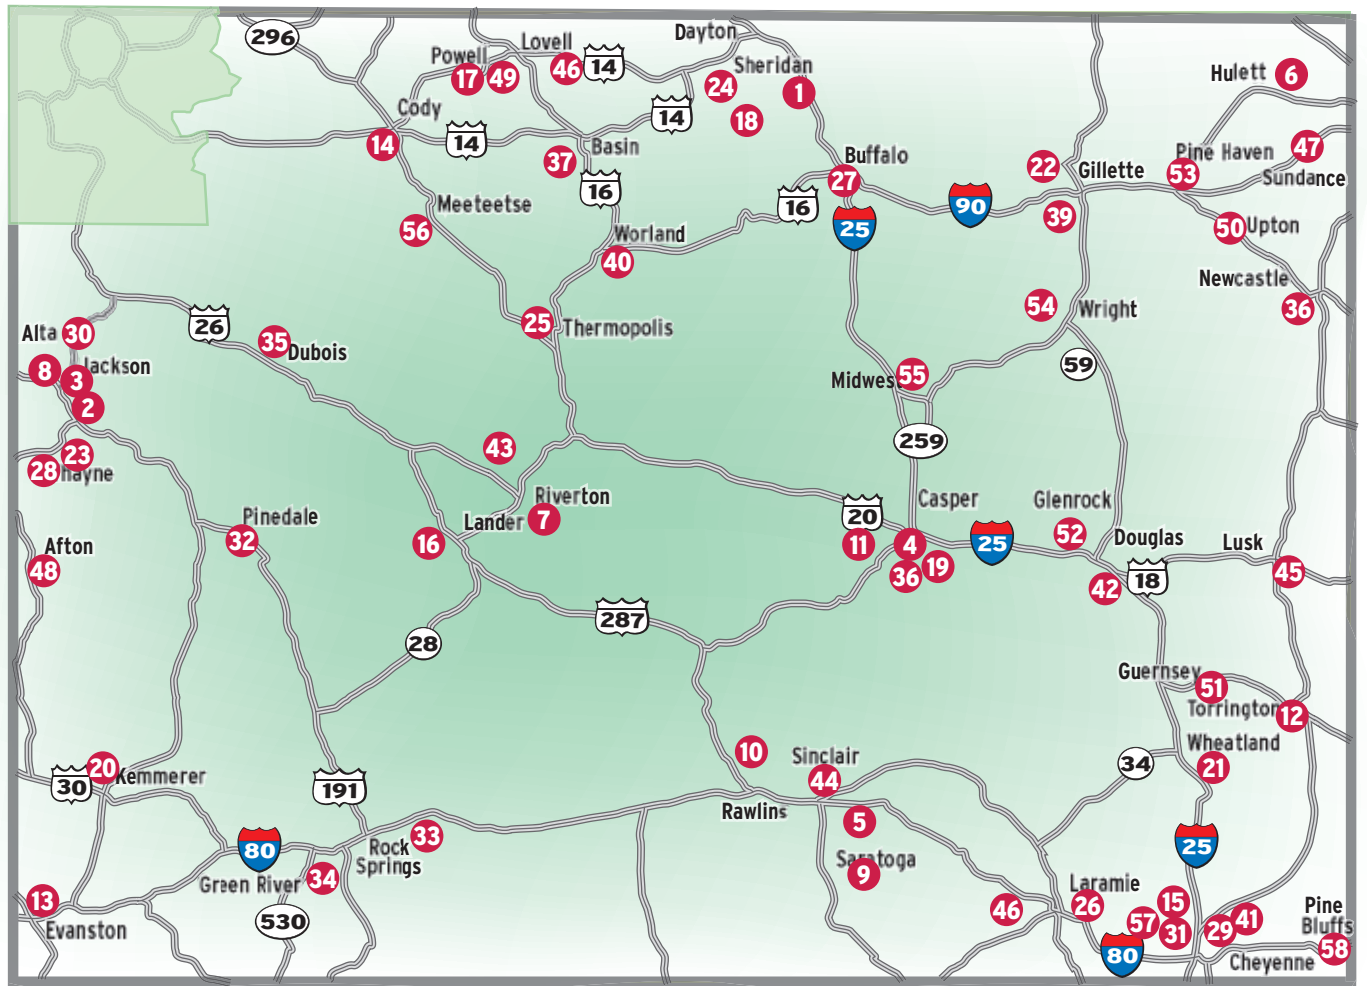

54. HAYCREEK GOLF CLUB

1229 E. Elkhorn Drive
Wright, Wyo. 82732
307-464-0747/307-464-6288
Slope: 71
Par: 72

Total Yardage: 6,854
Public/Private/Semi: Public
No. of Holes: 9
Amenities: Driving range and practice green.
Year Founded: 1992

55. SALT CREEK COUNTRY CLUB

Wyoming Highway 387
Midwest, Wyo. 82643
307-437-6207/N/A
Slope: 68
Par: 70
Total Yardage: 3,004
Public/Private/Semi: Semi-private.
No. of Holes: 9
Amenities: Can watch prairie dogs, antelope, deer and sometimes a cow while playing.
Year Founded: 1926
Web site: Pasturegolf.com

56. PINE ROCK GOLF COURSE

South Side of Meeteetse - Phelps Way
Cody, Wyo. 82414
307-868-2177
Par: 36
Total Yardage: 3,600
Public/Private/Semi: Public
No. of Holes: 9
Amenities: Driving range and practice green.

57. LITTLE AMERICA GOLF COURSE

2800 W. Lincolnway
Cheyenne, Wyo. 82009
307-775-8500/307-775-8446
Par: 30
Total Yardage: 1,942
Public/Private/Semi: Public
No. of Holes: 9
Amenities: New clubhouse, putting green and driving range. Hotel, restaurants and full-service conference center on site.
Year Founded: 1974
Web site: www.littleamerica.com/cheyenne

58. LEANING ROCK GOLF COURSE

Near Beech Street
Pine Bluffs, Wyo. 82082
307-245-3236/307-245-9413
Par: 32
Total Yardage: 2,068
Public/Private/Semi: Public
No. of Holes: 9
Year Founded: 1997