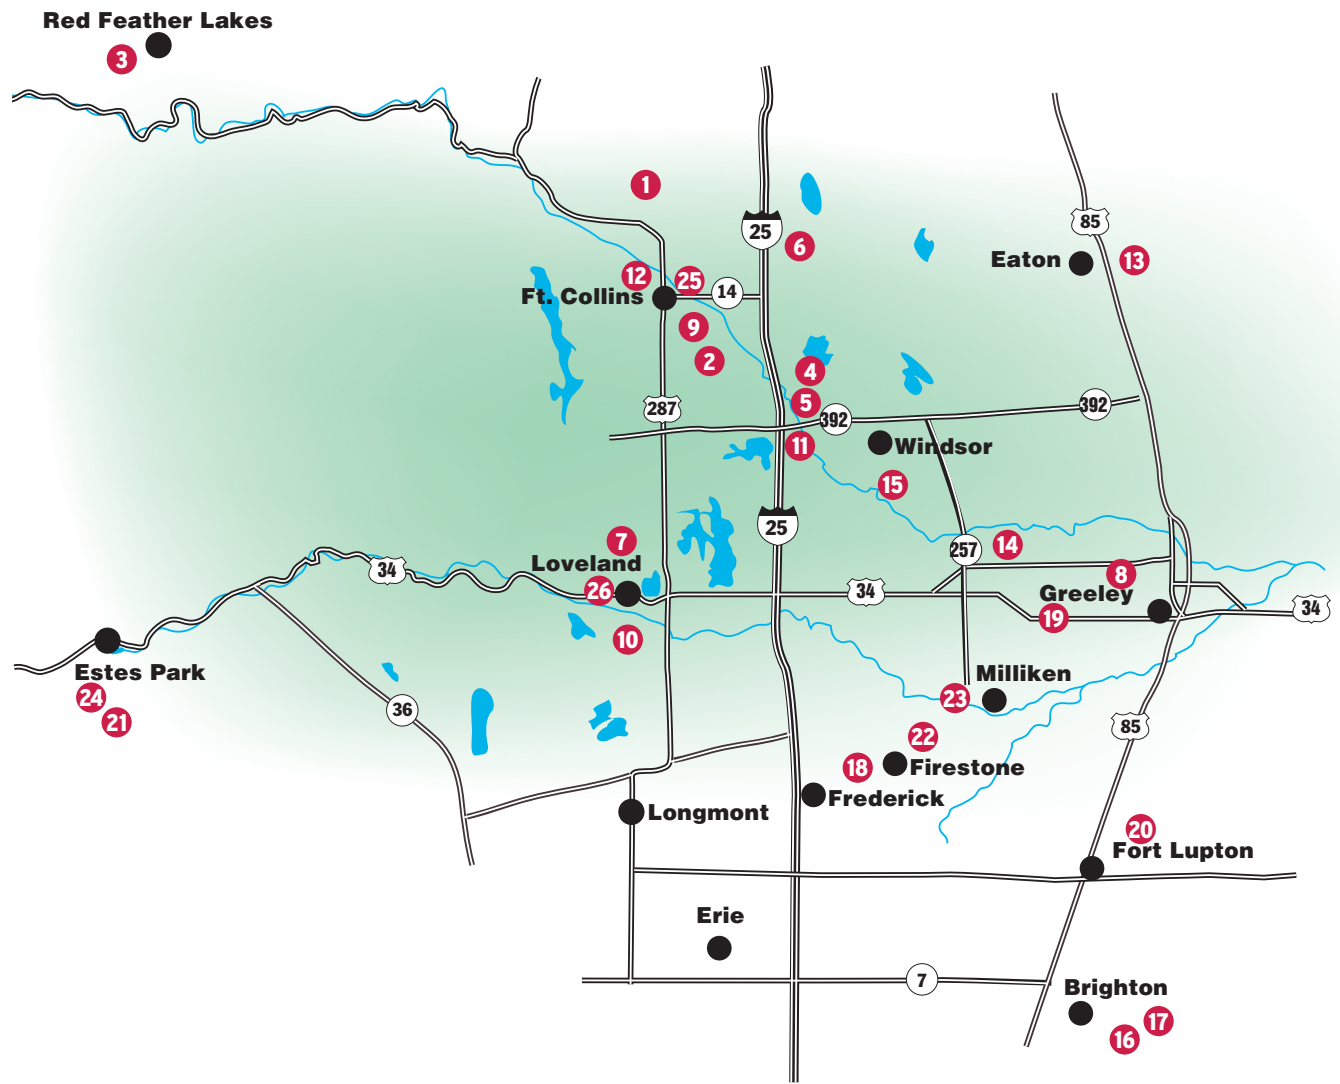

16. RIVERDALE DUNES

13300 Riverdale Road
Brighton, CO 80602
303-659-6700/303-654-1892
Slope: 119
Rating: 67.1
Par: 72
Total Yardage: 4,884-7,067
Public/Private/Semi: Public
Number of Holes: 18
Green Fees 18: $34-$46
Green Fees 9: $23-$23
Amenities: Practice area, banquet rooms and full-service restaurant.
Golf Course Architect: Pete Dye/Perry Dye
Year Founded: 1986
Web site: www.riverdalegolf.com

17. RIVERDALE KNOLLS

13300 Riverdale Road
Brighton, CO 80601
303-659-4700/303-654-1892
Slope: 119
Rating: 69.6
Par: 71
Total Yardage: 5,830-6,784
Public/Private/Semi: Public
Number of Holes: 18
Green Fees 18: $24-$27
Green Fees 9: $15
Amenities: Golf.
Golf Course Architect: Henry Hughes
Year Founded: 1965
Web site: www.riverdalegolf.com

18. BELLA ROSA GOLF COURSE

5830 County Road 20
Frederick, CO 80530
303-678-2940/303-485-8429
Slope: 118
Rating: 65.6
Par: 70
Total Yardage: 4,864-5,948
Public/Private/Semi: Public
Number of Holes: 9
Green Fees 18: $17-$22
Green Fees 9: $11-$14
Amenities: Golf.
Year Founded: 2005
Web site: www.bellarosagolf.com

19. HIGHLAND HILLS GOLF COURSE

2200 Clubhouse Drive
Greeley, CO 80634
970-330-7327/970-339-5573
Slope: 118
Rating: 69.6
Par: 71
Total Yardage: 5,505-6,807
Public/Private/Semi: Public
Number of Holes: 18
Green Fees 18: $33
Green Fees 9: $20
Amenities: Driving range, putting green, chipping area, full restaurant and bar.
Golf Course Architect: Hughes/Hummel
Year Founded: 1960
Web site: www.greeleygov.com/golf

20. COYOTE CREEK GOLF COURSE

222 Clubhouse Drive
Fort Lupton, CO 80621
303-857-6152/303-857-6322
Slope: 115
Rating: 67.3

Par: 71
Total Yardage: 5,166-6,412
Public/Private/Semi: Public
Number of Holes: 18
Green Fees 18: $26
Green Fees 9: $16
Amenities: Golf course, pro shop, restaurant, driving range and lessons.
Golf Course Architect: Matt Eccles
Year Founded: 1999
Web site: www.fortlupton.org

21. ESTES PARK GOLF COURSE

1480 Golf Course Road
Estes Park, CO 80517
970-586-8146/970-577-1147
Slope: 113
Rating: 67
Par: 71
Total Yardage: 5,250-6,321
Public/Private/Semi: Public
Number of Holes: 18
Green Fees 18: $25-$46
Amenities: Individual and group golf instruction, practice facility, full-service restaurant.
Golf Course Architect: Hughes/D. Phelps
Year Founded: 1957
Web site: www.golfestes.com

22. SADDLEBACK GOLF CLUB

8631 Frontier St.
Firestone, CO 80504
303-833-5000/303-833-3515
Slope: 111
Rating: 65.6
Par: 72
Total Yardage: 4,935-7,090
Public/Private/Semi: Public
Number of Holes: 18
Green Fees 18: $30-$37
Green Fees 9: $17-$20
Amenities: Driving range, practice putting and chipping greens, tournament pavilion, retail shop, PGA teaching professionals available. Weddings and receptions.
Golf Course Architect: Andy Johnson
Year Founded: 2001
Web site: www.saddlebackgolf.com

23. MAD RUSSIAN GOLF COURSE