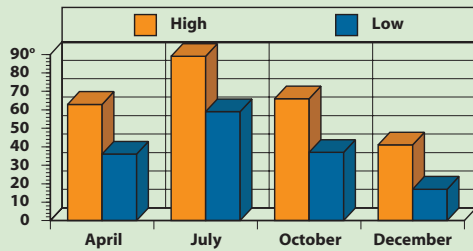

Vital Statistics — Greeley Demographic Information – 2007

Land Area
Square miles

Weld	Greeley
3,992	27.58

Elevation 4,658 feet

Days of Sunshine	340
Precipitation	13.74 inches
Snowfall	33.7 inches

Annual Temp. Averages