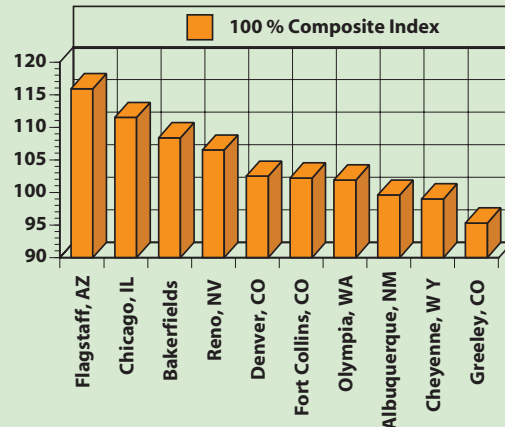

ACCRA Cost of Living - 3rd Quarter 2006

Weld County Avg. Annual Wages

	2005	2006	% +/-
All Industries	$33,124	$33,748	+1.88
Private	$24,752	$26,988	+9.03
Mining	$57,720	$52,832	-8.47
Utilities	$62,400	$63,700	+2.08
Construction	$36,400	$38,012	+4.42
Manufacturing	$42,796	$44,720	+4.49
Wholesale Trade	$46,748	$49,608	+6.01
Retail trade	$23,920	$24,388	+1.95
Transportation/Warehousing	$39,156	$37,076	-5.32
Information	$37,804	$40,768	+7.84
Finance/Insurance	$43,004	$40,040	-6.89
Real Estate, Rental, Leasing	$26,728	$29,952	+12.06
Professional Technical Services	$40,404	$45,916	+13.64
Mgmt of Companies/Enterprises	$106,080	$72,384	-31.76
Administrative and Waste Services	$21,944	$22,464	+2.36
Educational Services	$20,020	$21,112	+5.45
Health Care and Social Assistance	$34,060	$35,828	+5.19
Arts, Entertainment, Recreation	$13,676	$12,948	-5.32
Accommodation and Food Services	$10,556	$11,027	+4.46
Other Services	$21,788	$23,504	+7.87
Government	$31,876	$31,460	-1.31

Source: American Chamber of Commerce Research Association (ACCRA)
The average for all participating places equals 100%. Each community's composite index is read as a percentage of the average for all places. At 98.1%, Greeley's cost of living for 2nd Quarter 2007 was 1.9% below the national average.

Workforce Information

Weld County's workforce is reported at nearly 120,000, but that figure tells just part of the story. Due to good highway access, workers routinely commute throughout the area, suggesting that the actual labor shed available to employers is significantly larger. Unemployment normally hovers at 4% or below. Our workforce is estimated to be approximately 30% Hispanic, providing employers access to a bi-lingual workforce.