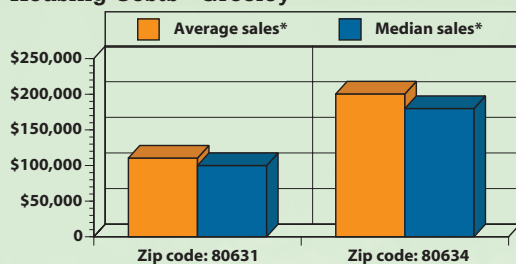

Housing Costs - Greeley

*Home prices ending November 28, 2007. Source: Trulia.com

Race/Ethnicity	Weld	Greeley
White	80.94%	78.89%
Black/African American	.64%	1.03%
American Indian/Alaskan Native	.96%	.85%
Asian	.97%	1.04%
Native Hawaiian/Pacific Islander	.12%	.20%
Some other race	13.75%	14.72%
Two or more races	2.63%	2.90%
Of Hispanic/Latino descent	27.99%	31.88%